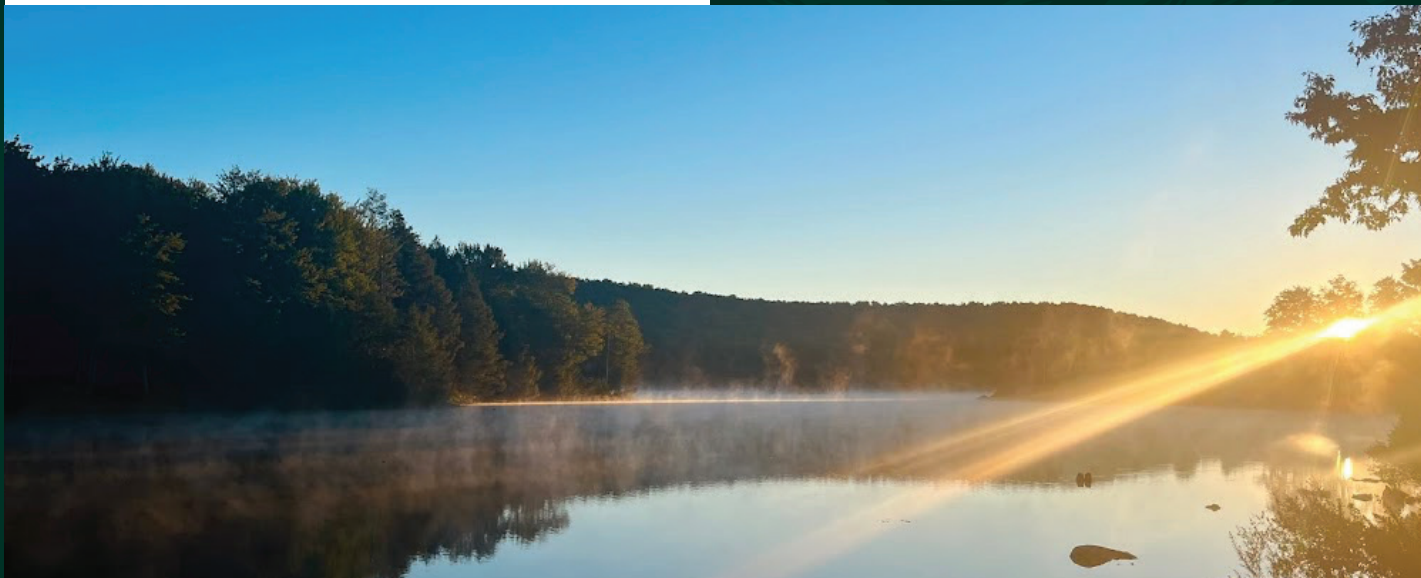

ESCAPE TO NATURE

Take a tour of Pocono
Mountain Maple, PA's largest
organic maple farm

Take a walk around the 54 acre lake
or stroll through our orchard that has
a variety of over 200 fruit trees.

Enjoy your coffee and beautiful
sunrises at the boat house.

Enjoy family style meals in our pavilion
with a commercial style kitchen that
can accommodate up to 60 people.

Take your family or group on a tour of
our maple syrup production & tastings.